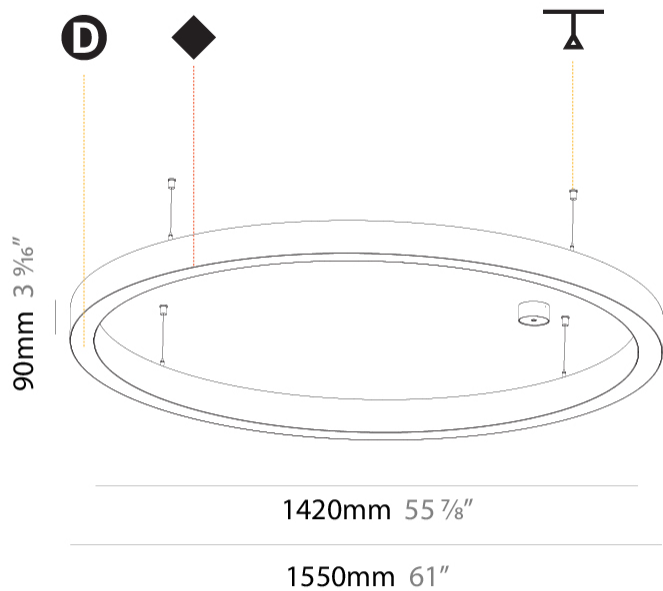

GENERAL

Series: Glorious
Subseries: Glorious Slim
Brand: Prolicht
Division: Architectural
Mounting Type: Suspension
Mounting Location: Ceiling
Subcategory: Ambient

PHYSICAL

Shape: Round
Diameter (mm): 1550
Diameter (in): 61
Depth (mm): 90
Depth (in): 3 9/16
Max. Overall Height (mm): 2090
Max. Overall Height (in): 82 5/16
Light Distribution: Direct
Weight (kg): 14.447
Weight (lbs): 31.78
Diffuser: PMMA - Opal or Micro-Prism
Fixture Finish: SSR / BKV / CWI / CRY / HAB / UFT / ITA / RUA / FTG / MYG / LOD / PUS / FRO / FUP / KIA / POP / BLS / SPG / MEY / GOH / GUM / CHC / COM / ABZ / JAG / OBR / MOS / ROR
Fixture Material: Aluminum
Cable Details: 2000mm or 6000mm Transparent Cable

ELECTRICAL

Lamp Type: LED (Zhaga Standard)
Input Wattage (W): 112
Total Output Wattage (W): 96
Dimming: Tri-Mode (Non-Dimming and Phase Dimming (120Vac only) and 0-10V Dimming)
Driver Included: Yes
Driver Location: Integrated
Driver Type: Constant Current - Universal
Driver Class: Class 2
Input Voltage (V): 120 - 277
Constant Current (MA): 350

LED

Color Temperature (°K): 3000 / 3500 / 4000
Max. Delivered Lumen (lm): 13580 / 13857 / 14140
CRI: >80 CRI
Efficiency (%): 88
Lamp Life (hrs): 50000

OPTICAL

RATINGS AND CERTIFICATIONS

Certified By: Certified for North American Standards
IP rating: IP20